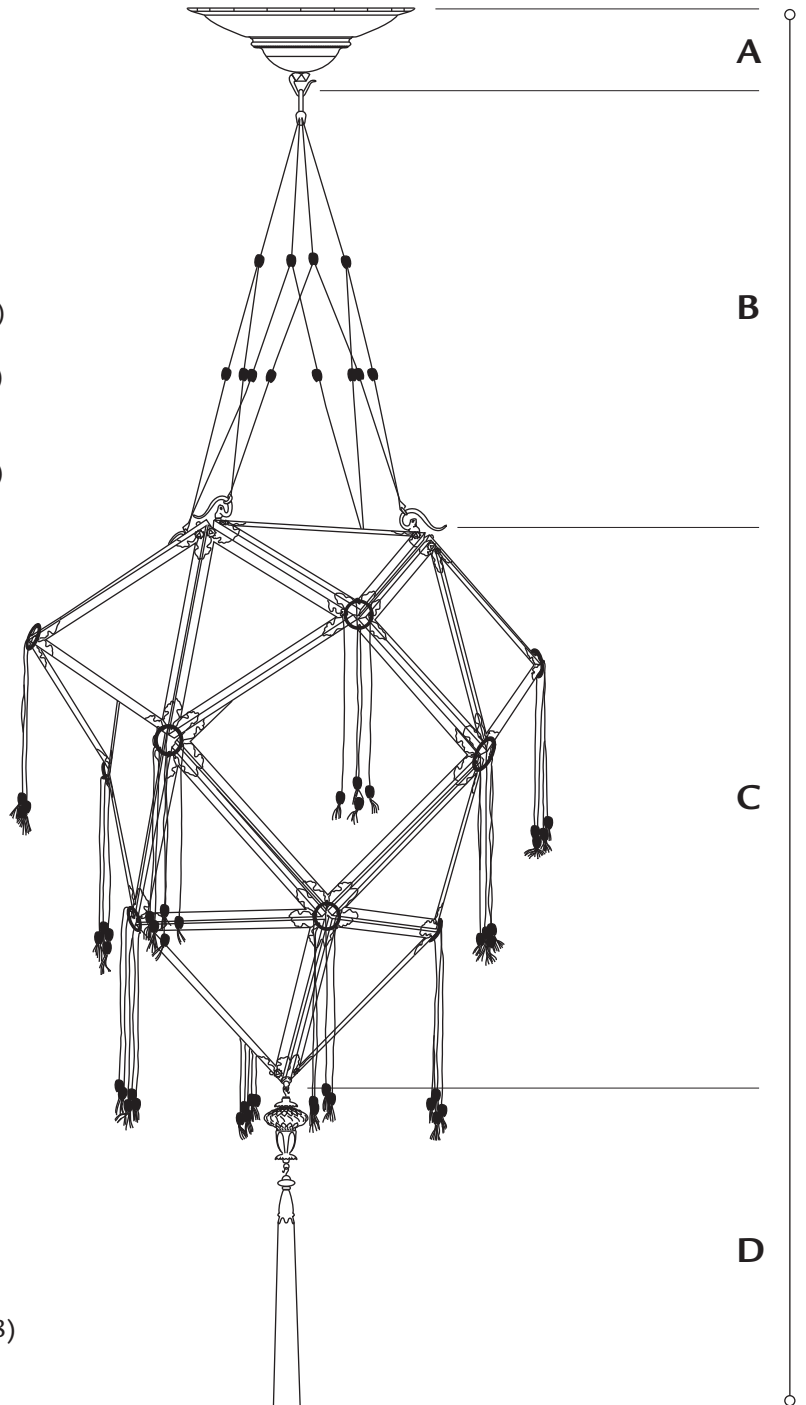

FORTVNY PROIBITA

silk . ø 20 3/4 in. (cm 53)

art. 09 PRO - 3

- A. ceiling attachment** 4 in. (cm 10)
(hook included)
- B. string's standard length** 14 1/2 in. (cm 37)
minimum 13 in. (cm 33)
maximum 26 3/4 in. (cm 68)
- C. shade** 21 1/2 in. (cm 55)
(hooks included)
- D. tassel** 11 3/4 in. (cm 30)

- standard overall height** 52 in. (cm 132)
minimum 50 3/8 in. (cm 128)
maximum 64 in. (cm 163)

weight lb.3 oz.5 (1,5 kg)

suggested wattage 1 x max 75W

voltage 110/120V: E26 socket . 220/240V: E27 socket