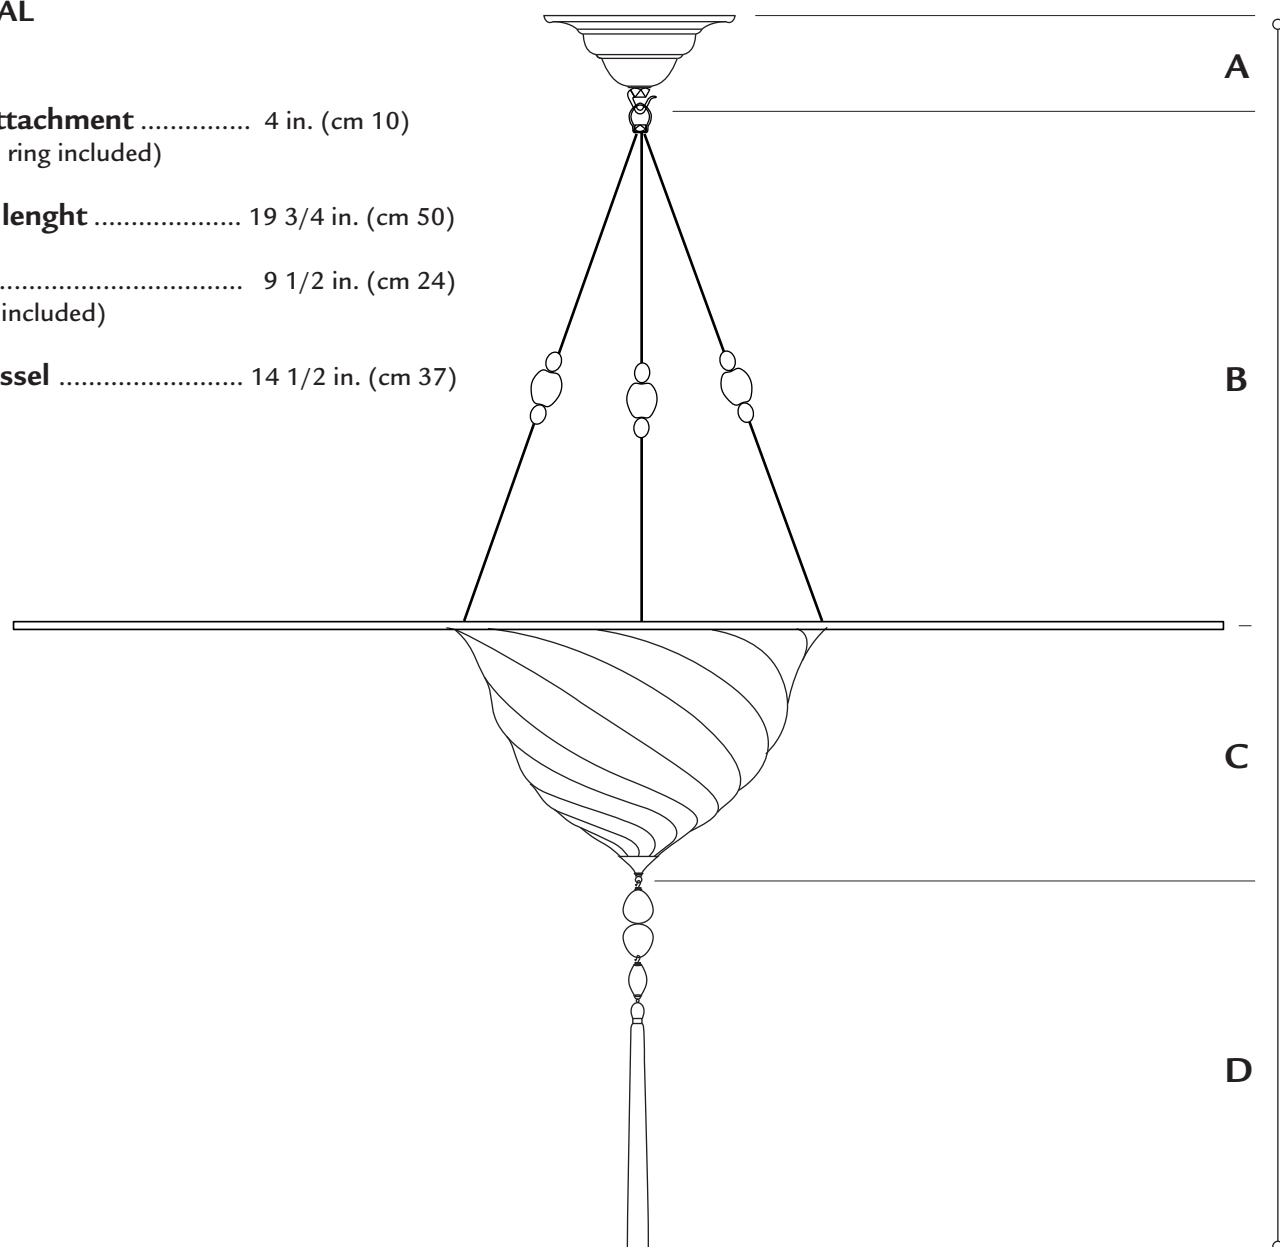

A. ceiling attachment 4 in. (cm 10)
(hook and ring included)

B. chains's lenght 19 3/4 in. (cm 50)

C. shade 9 1/2 in. (cm 24)
(metal tip included)

D. rayon tassel 14 1/2 in. (cm 37)

standard overall height 47 3/4 in. (cm 121)

weight lb.33 oz.1 (15 kg)

suggested wattage 1 x max 150W

voltage 110/120V: E26 socket . 220/240V: E27 socket